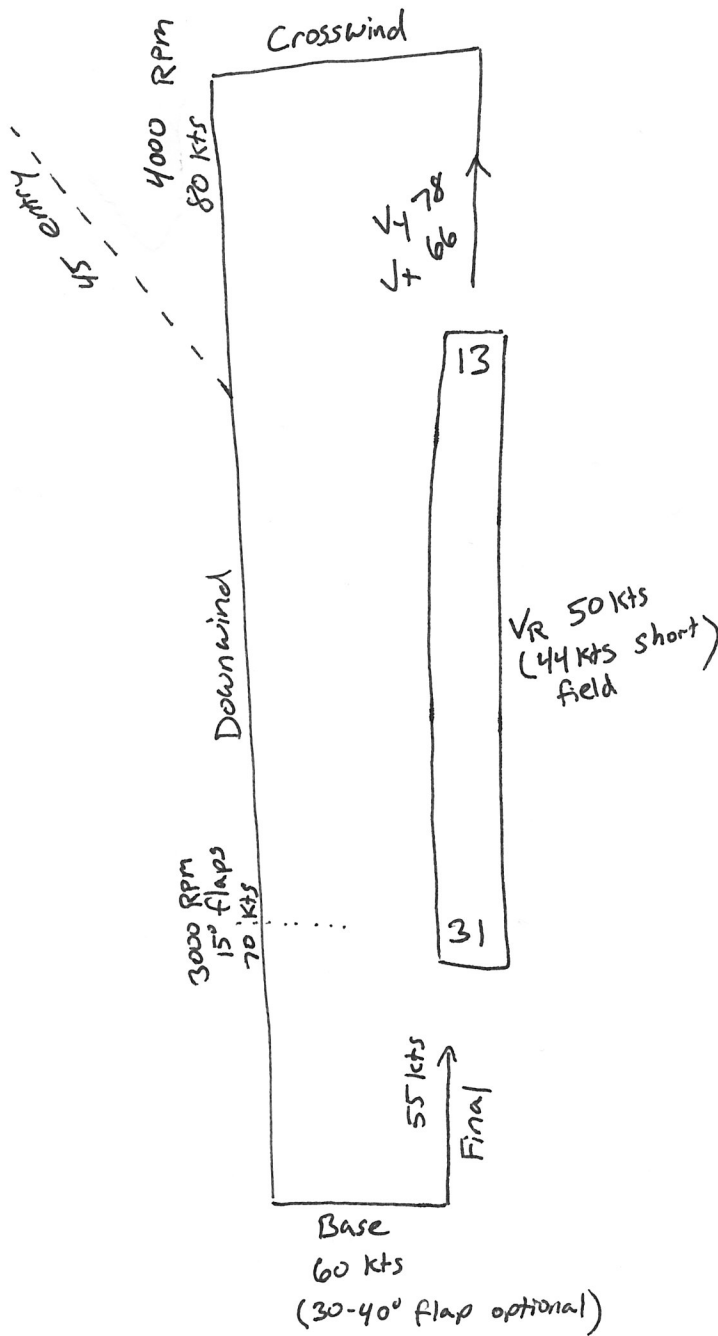

Flight Design CTSW

Go Around  
power - FULL  
flaps - 15°  
Speed - 59 kts  
then Vx or Vy as appropriate